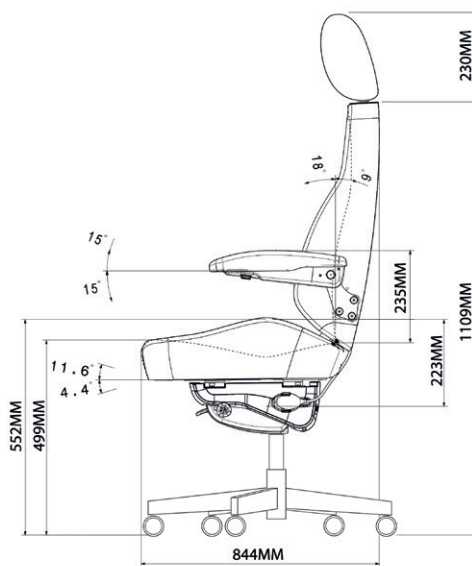

C4 AH Office Chair

- High Back Chair
- Anatomically shaped cushions
- Mechanical Lumbar support with 3 positions
- Height and Tilt adjustable headrest
- Angle adjustable tip up armrests with 170kg rating
- Adjustable backrest with 17° degree recline
- Height adjustment of 100mm
- Tilt and rocker system
- Aluminium 5 star base with 60mm castors
- Hard wearing Fabric/ PVC trim
- Guarantee 2 years
- 165 Kg chair weight rating

+31 (0)180 512 866

@ info@unitedseats.com

www.unitedseats.com

C1 AR Office Chair

- Mid Back Chair
- Anatomically shaped cushions
- Mechanical Lumbar support with 3 positions
- Height adjustable backrest extension
- Angle adjustable tip up armrests with 170kg rating
- Adjustable backrest with 17° degree recline
- Height adjustment of 100mm
- Tilt and rocker system
- Aluminium 5 star base with 60mm castors
- Hard wearing Fabric/ PVC trim
- Guarantee 2 years
- 165 Kg chair weight rating