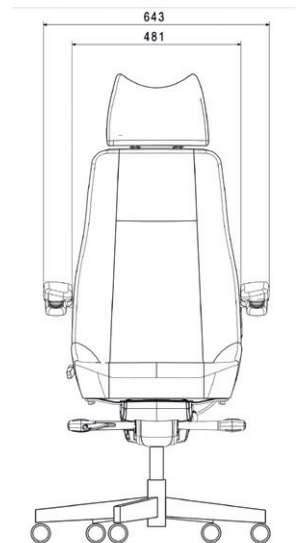

C4 AH Office Chair

- High Back Chair
- Anatomically shaped cushions
- Mechanical Lumbar support with 3 positions
- Height and Tilt adjustable headrest
- Angle adjustable tip up armrests with 170kg rating
- Adjustable backrest with 17° degree recline
- Height adjustment of 100mm
- Tilt and rocker system
- Aluminium 5 star base with 60mm castors
- Hard wearing Fabric/ PVC trim
- Guarantee 2 years
- 165 Kg chair weight rating

+31 (0)180 512 866

@ info@unitedseats.com

www.unitedseats.com

C1 AR Office Chair

- Mid Back Chair
- Anatomically shaped cushions
- Mechanical Lumbar support with 3 positions
- Height adjustable backrest extension
- Angle adjustable tip up armrests with 170kg rating
- Adjustable backrest with 17° degree recline
- Height adjustment of 100mm
- Tilt and rocker system
- Aluminium 5 star base with 60mm castors
- Hard wearing Fabric/ PVC trim
- Guarantee 2 years
- 165 Kg chair weight rating